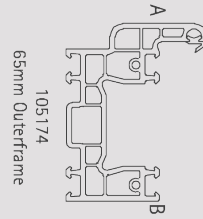

LAMINATION CHART

Bi-Fold and Flush Door