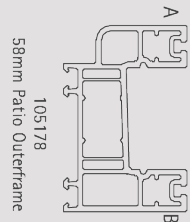

LAMINATION CHART

In-Line Patio Door