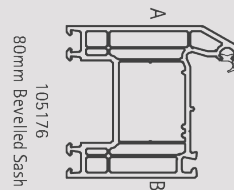

Bi-Fold and Flush Door

Composite Door

Composite doors can be specified with a 70mm bevelled profile finished with SPECTRAL and are available in a wide variety of styles, providing a versatile solution for any building design.