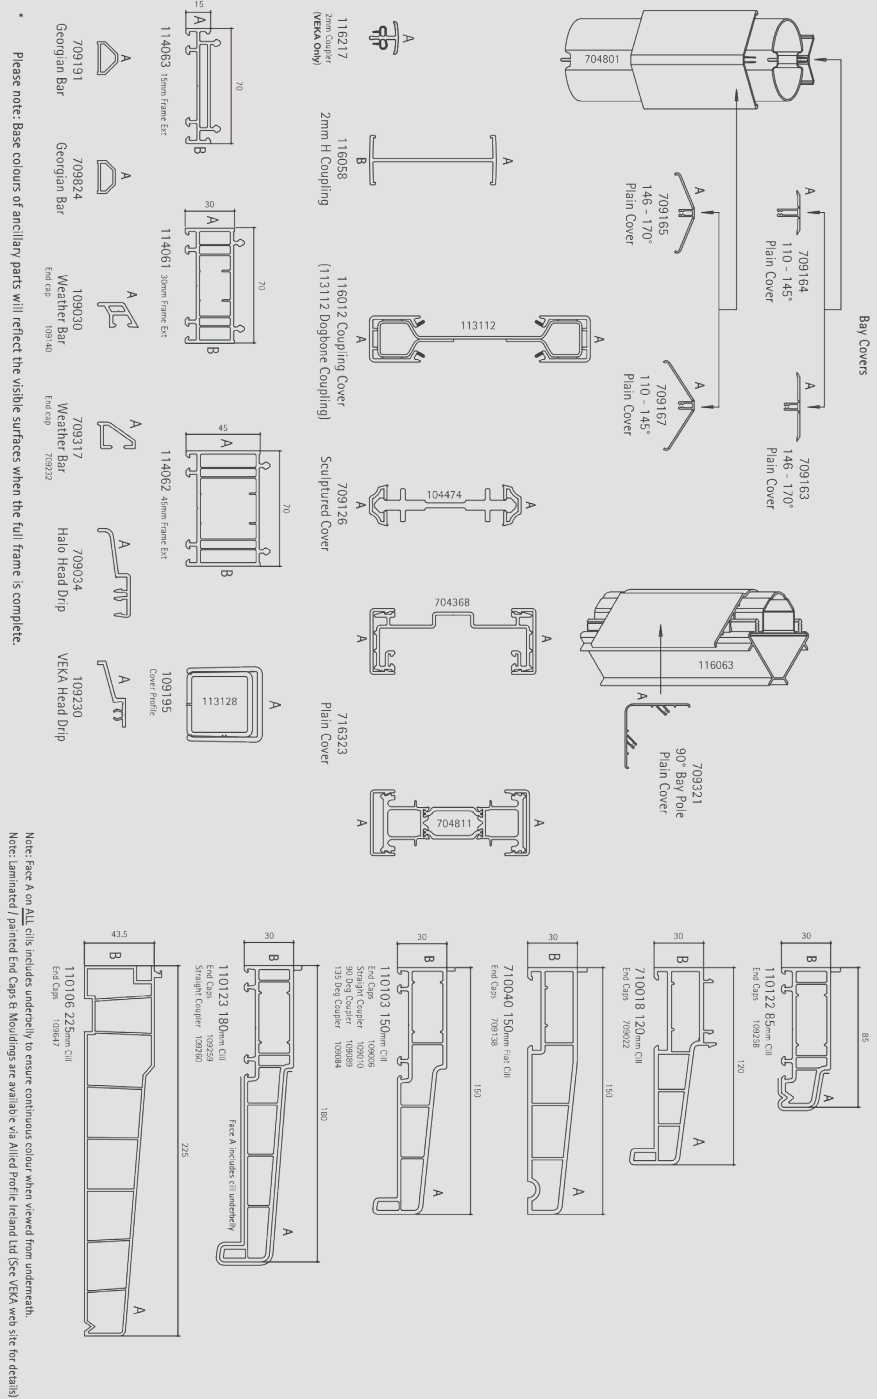

imagine

Ancillaries

We offer a comprehensive range of Ancillary profiles that can be laminated to match your colour choice perfectly.

In addition to this, a full range of laminated ancillary mouldings and end caps are available, these are compatible with all systems and products in this brochure, providing the perfect professional finish to any project.

SPECTRAL is only available on bevelled or flat surfaces.

LAMINATION CHART