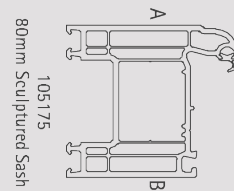

Bi-Fold and Flush Door

Composite Door

Composite doors can be specified with a 70mm bevelled profile finished with SPECTRAL and are available in a wide variety of styles, providing a versatile solution for any building design.