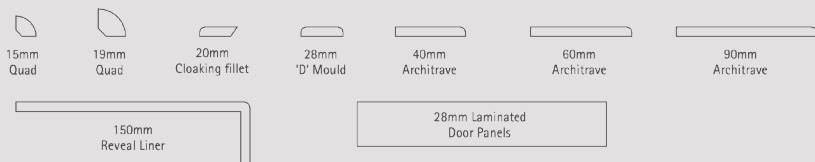

SPECTRAL Trims, Panels and injection mouldings sourced via
Allied & 3D Laminates : alliedprofilesireland.ie 3d-laminates.com